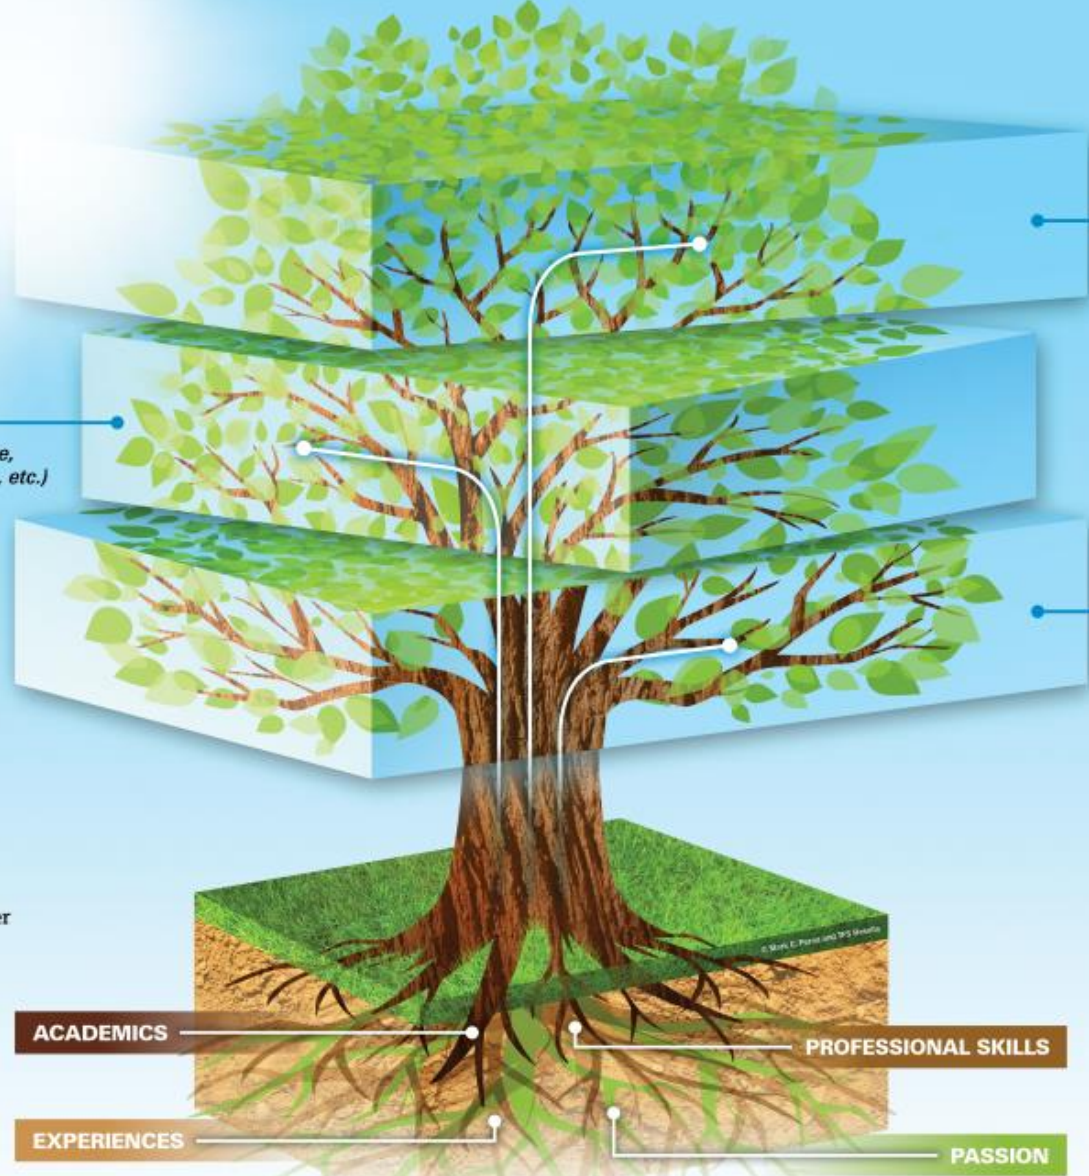

West-MEC

TECHNICAL CAREERS

(Apprenticeship, Associate's Degree, Advanced Certification, Experience, etc.)

- Animal Care Technician (USDA/State Vet)
- Certified Veterinary Technician
- Animal Control Officer
- Zookeeper
- Animal Behavior Specialist
- Wildlife Preservation/Conservationist
- Laboratory Technician/Research Assistant
- Marine Animal Trainer (Corporate or Contract)
- Groomer/Stylist
- Medical Supply Representative
- Management Role/Practice Owner
- Military & Police Animal Handler

PROFESSIONAL CAREERS

(Bachelor's, Master's, Ph.D., Specialized Training, Experience, etc.)

- Veterinarian (Full-time or Relief)
- Researcher/Biologist
- Zoologist/Marine Biologist
- Veterinary Specialty Medicine
- Veterinary Epidemiology
- Anatomical Pathologist
- Veterinary Technician Specialist
- Veterinary Sciences Professor/Educator
- Wildlife Game & Fish Warden
- Animal Forensic Sciences
- International Veterinarian
- Biosecurity Manager (Governmental)

ENTRY-LEVEL CAREERS

(with Program Completion)

- Veterinary Assistant
- Kennel Attendant
- Laboratory Animal Care Attendant
- Adoption Counselor
- Zoo Keeper Aide
- Client Care Representative/Specialist
- Grooming/Boarding Assistant
- Animal Rescue/Shelter Medicine
- Pet Sitter/Dog Walker
- Animal Training Assistant
- Farm, Ranch, & Barn Attendant
- Gov't Admin Assistant (USDA/State Vet)

ACADEMICS

PROFESSIONAL SKILLS

EXPERIENCES

PASSION

VETERINARY SCIENCE